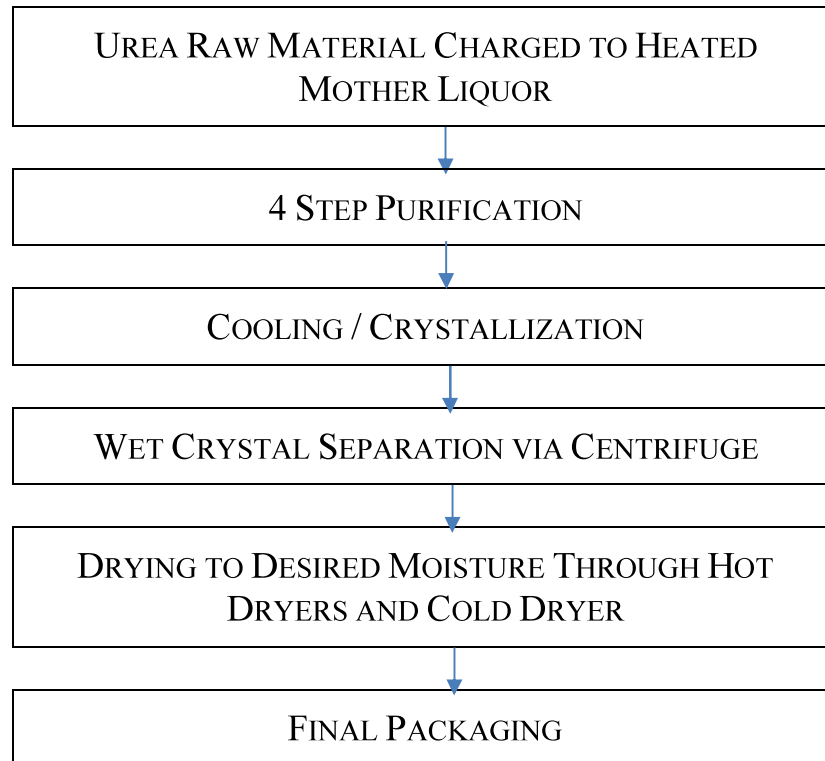

100 Majestic Way, Bangor, PA 18013 / www.biospectra.us

UREA PROCESS FLOW DIAGRAM

The information contained herein is the confidential property of BioSpectra. The recipient is responsible for its safe-keeping and the prevention of unauthorized appropriation, use, disclosure and copying.